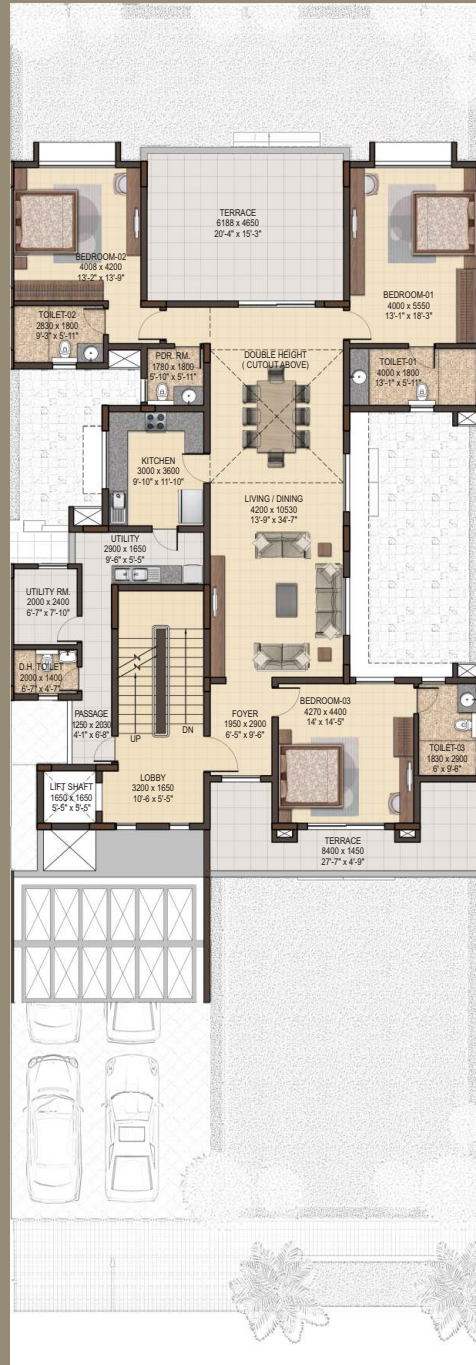

Duplex Villas: Unit B
 Plot area 579 sq.mt. | Saleable Built-up area 467 sq.mt.

FIRST FLOOR PLAN

SECOND FLOOR PLAN